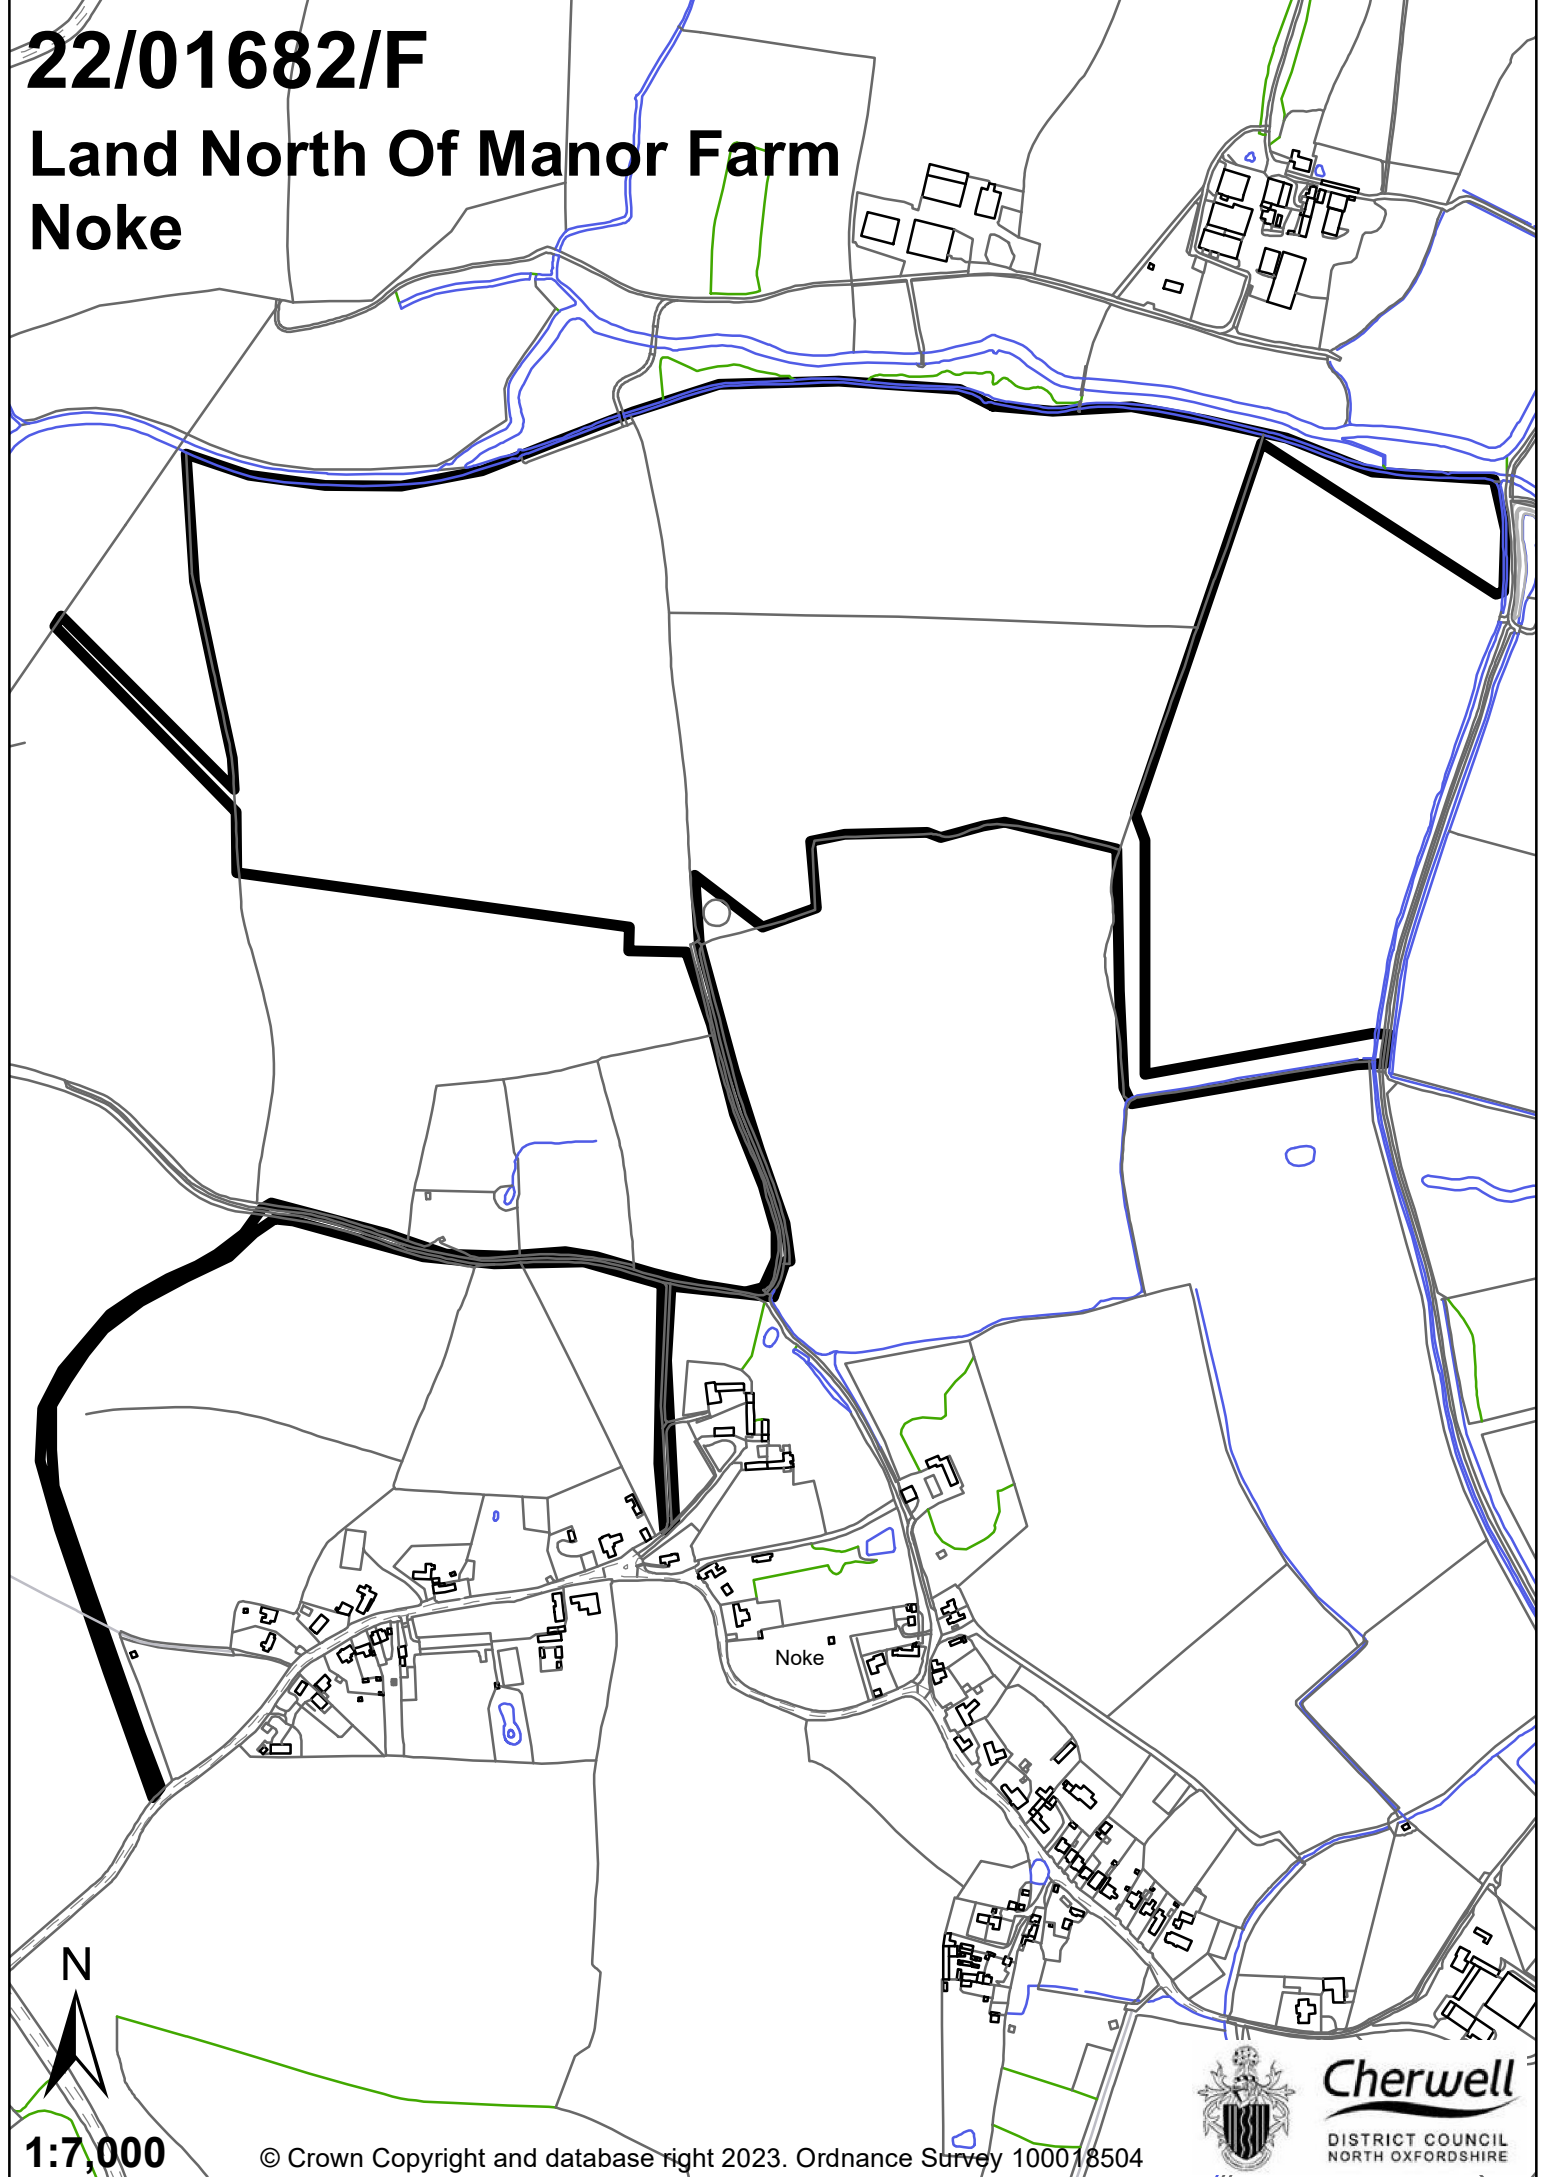

22/01682/F

**Land North Of Manor Farm
Noke**

Noke

N

1:7,000

© Crown Copyright and database right 2023. Ordnance Survey 100018504

Cherwell

DISTRICT COUNCIL
NORTH OXFORDSHIRE